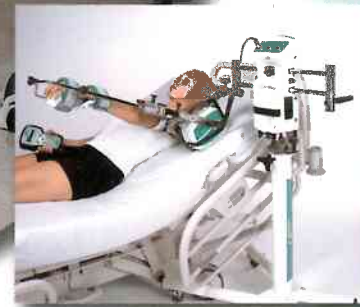

Centura Environment

Anatomical Shoulder and Elbow CPM Machine

- Quality and range of movements
- Synchronisation System
- Modular and Evolutionary Unit