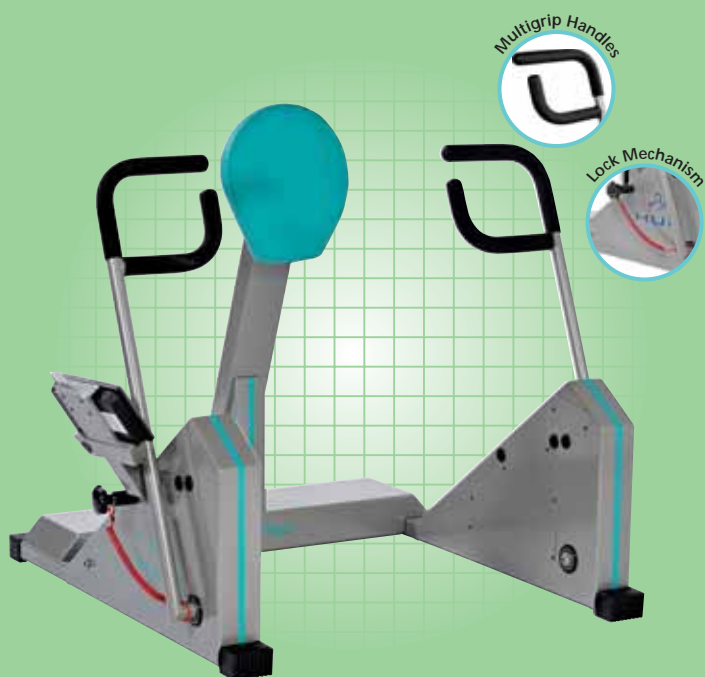

FCM 9140 Chest Press *Standard*

9140	Options
Width 125 cm	Easy Access Chair
Length 110 cm	Adjustable Easy
Height 105 cm	Access Chair
Weight 75 kg