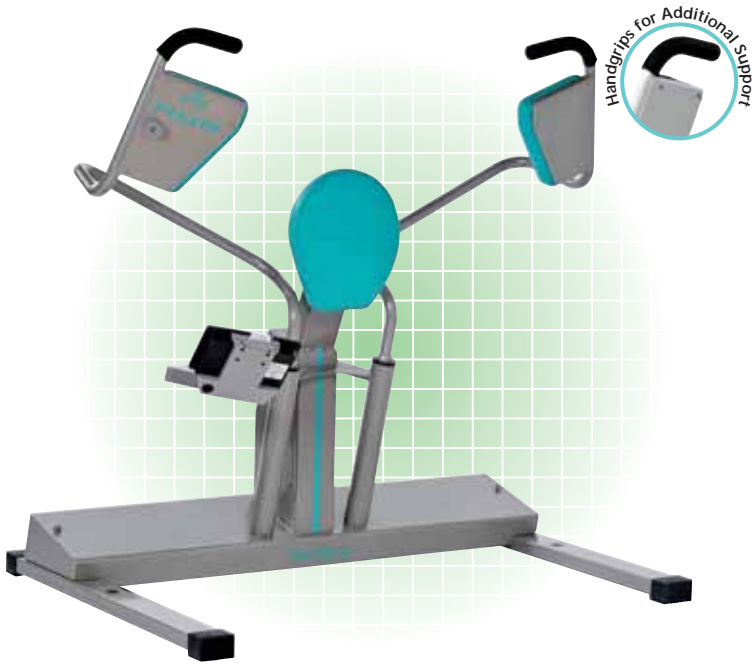

FCM 9125 Dip / Shrug *Standard*

| 9125 | Options |
|---------------|-------------------|
| Width 110 cm | Easy Access Chair |
| Length 100 cm | Adjustable Easy |
| Height 105 cm | Access Chair |
| Weight 65 kg | |

FCM 9150 Lat Pull *Standard*

| 9150 | Options |
|---------------|-------------------|
| Width 110 cm | Easy Access Chair |
| Length 105 cm | Adjustable Easy |
| Height 100 cm | Access Chair |
| Weight 70 kg | |

FCM 9160 Pec Deck

Standard

| 9160 | Options |
|---------------|-------------------|
| Width 145 cm | Easy Access Chair |
| Length 110 cm | Adjustable Easy |
| Height 131 cm | Access Chair |
| Weight 60 kg | |

FCM 9175 Optimal Rhomb

Standard

| 9175 | Options |
|---------------|-------------------|
| Width 98 cm | Easy Access Chair |
| Length 101 cm | Adjustable Easy |
| Height 115 cm | Access Chair |
| Weight 65 kg | |