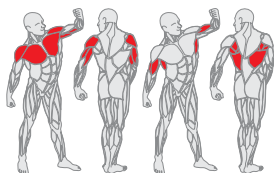

9120	Options
Width 115 cm	Easy Access Chair
Length 130 cm	Adjustable Easy
Height 135 cm	Access Chair
Weight 65 kg