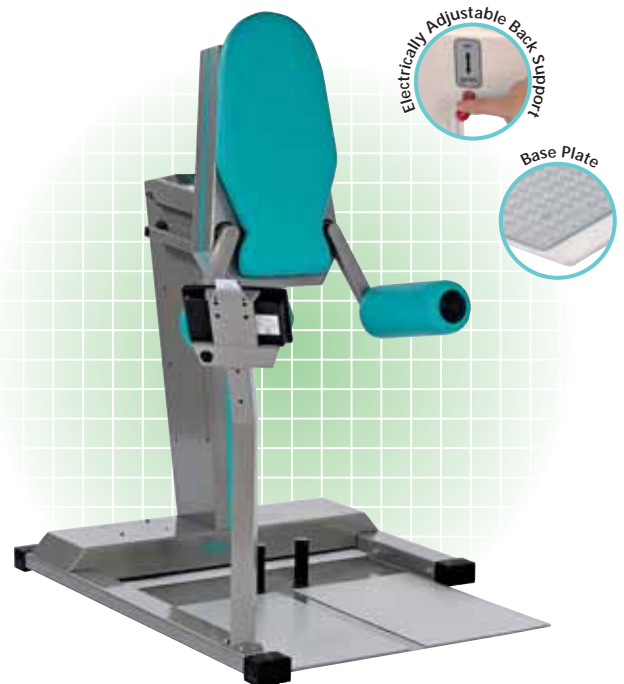

HUR's Easy Access Line equipment does not include fixed seats, so it is easy to train independently, in the safety and comfort of your own wheelchair.

The computerized Smart Card system is also available for HUR's Easy Access Line of equipment.

Standard

| 9110 | Options |
|---------------|------------------------------|
| Width 120 cm | Easy Access Chair |
| Length 115 cm | Adjustable Easy Access Chair |
| Height 100 cm | |
| Weight 75 kg | |

FCM 9130 Delta / Lat

Standard

| 9130 | Options |
|---------------|------------------------------|
| Width 115 cm | Easy Access Chair |
| Length 120 cm | Adjustable Easy Access Chair |
| Height 165 cm | |
| Weight 55 kg | |

FCM 9120 Push Up / Pull Down *Standard*

| 9120 | Options |
|---------------|-------------------|
| Width 115 cm | Easy Access Chair |
| Length 130 cm | Adjustable Easy |
| Height 135 cm | Access Chair |
| Weight 65 kg | |