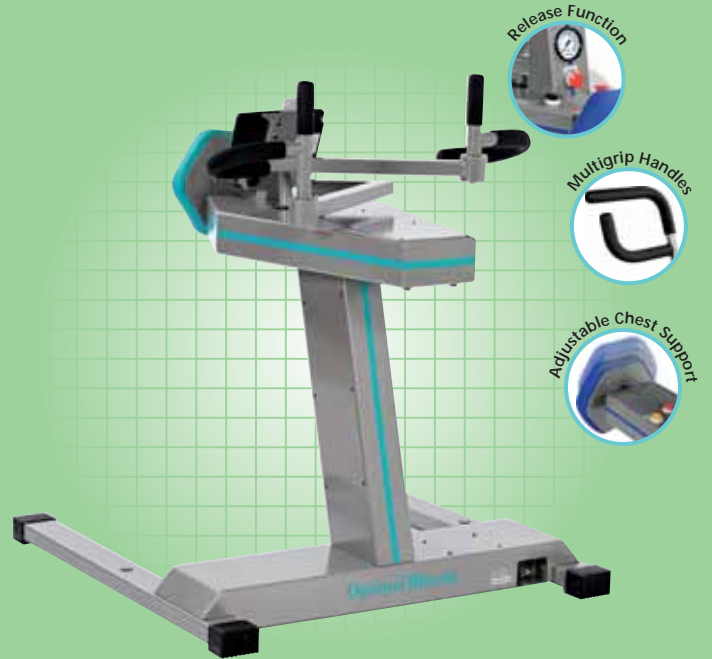

FCM 9150 Lat Pull *Standard*

| 9150 | Options |
|---------------|-------------------|
| Width 110 cm | Easy Access Chair |
| Length 105 cm | Adjustable Easy |
| Height 100 cm | Access Chair |
| Weight 70 kg | |

FCM 9160 Pec Deck

Standard

| 9160 | Options |
|---------------|-------------------|
| Width 145 cm | Easy Access Chair |
| Length 110 cm | Adjustable Easy |
| Height 131 cm | Access Chair |
| Weight 60 kg | |

FCM 9175 Optimal Rhomb

Standard

| 9175 | Options |
|---------------|-------------------|
| Width 98 cm | Easy Access Chair |
| Length 101 cm | Adjustable Easy |
| Height 115 cm | Access Chair |
| Weight 65 kg | |

FCM 9330 Twist

Standard

| 9330 | Options |
|---------------|-------------------|
| Width 65 cm | Easy Access Chair |
| Length 90 cm | Adjustable Easy |
| Height 140 cm | Access Chair |
| Weight 60 kg | |