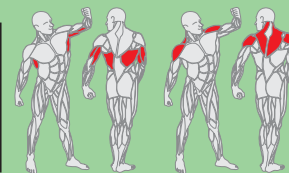

9125	Options
Width 110 cm	Easy Access Chair
Length 100 cm	Adjustable Easy
Height 105 cm	Access Chair
Weight 65 kg