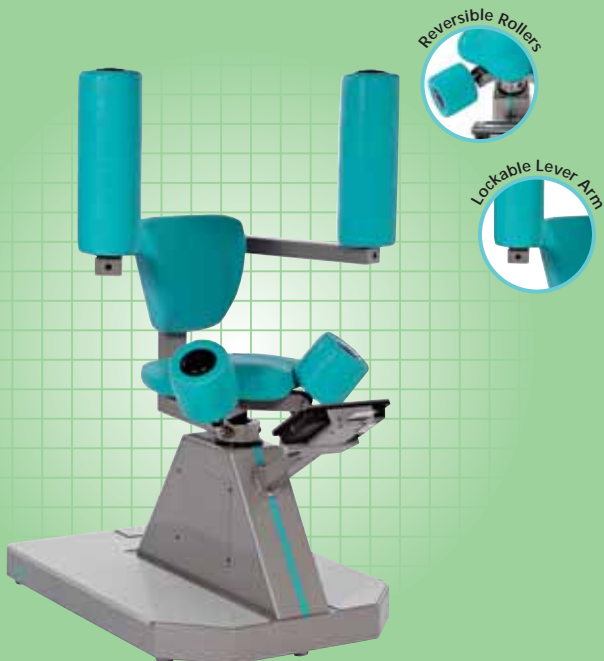

FCM 9160 Pec Deck

Standard

| 9160 | Options |
|---------------|-------------------|
| Width 145 cm | Easy Access Chair |
| Length 110 cm | Adjustable Easy |
| Height 131 cm | Access Chair |
| Weight 60 kg | |

FCM 9175 Optimal Rhomb

Standard

| 9175 | Options |
|---------------|-------------------|
| Width 98 cm | Easy Access Chair |
| Length 101 cm | Adjustable Easy |
| Height 115 cm | Access Chair |
| Weight 65 kg | |

FCM 9330 Twist

Standard

| 9330 | Options |
|---------------|-------------------|
| Width 65 cm | Easy Access Chair |
| Length 90 cm | Adjustable Easy |
| Height 140 cm | Access Chair |
| Weight 60 kg | |