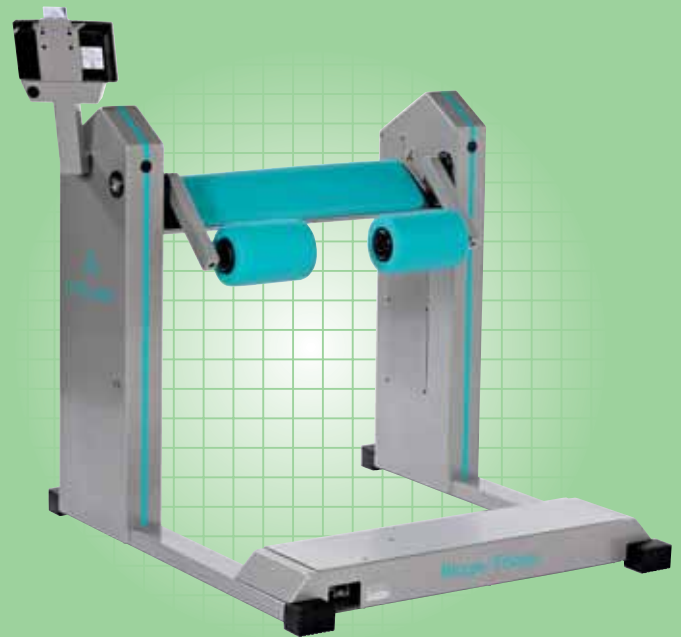

HUR's Easy Access Line equipment does not include fixed seats, so it is easy to train independently, in the safety and comfort of your own wheelchair.

The computerized Smart Card system is also available for HUR's Easy Access Line of equipment.

Easy Access FCM Line

HUR's Smart Card function is also available for Easy Access Line equipment

HUR's Smart Card system represents the most developed technology in the strength equipment industry. The Smart Card functions make it very easy to use and to monitor the training program. The system automatically adjusts resistance, counts repetitions, assists the user and saves each training session. The Smart Card adds true value, however all HUR equipment is available without this option.

The Smart Card function is also available for HUR's Easy Access Line of equipment. It is now easier than ever to build a modern fitness center free of barriers and suitable for all users!

FCM 9110 Biceps / Triceps

Standard

| 9110 | Options |
|---------------|------------------------------|
| Width 120 cm | Easy Access Chair |
| Length 115 cm | Adjustable Easy Access Chair |
| Height 100 cm | |
| Weight 75 kg | |